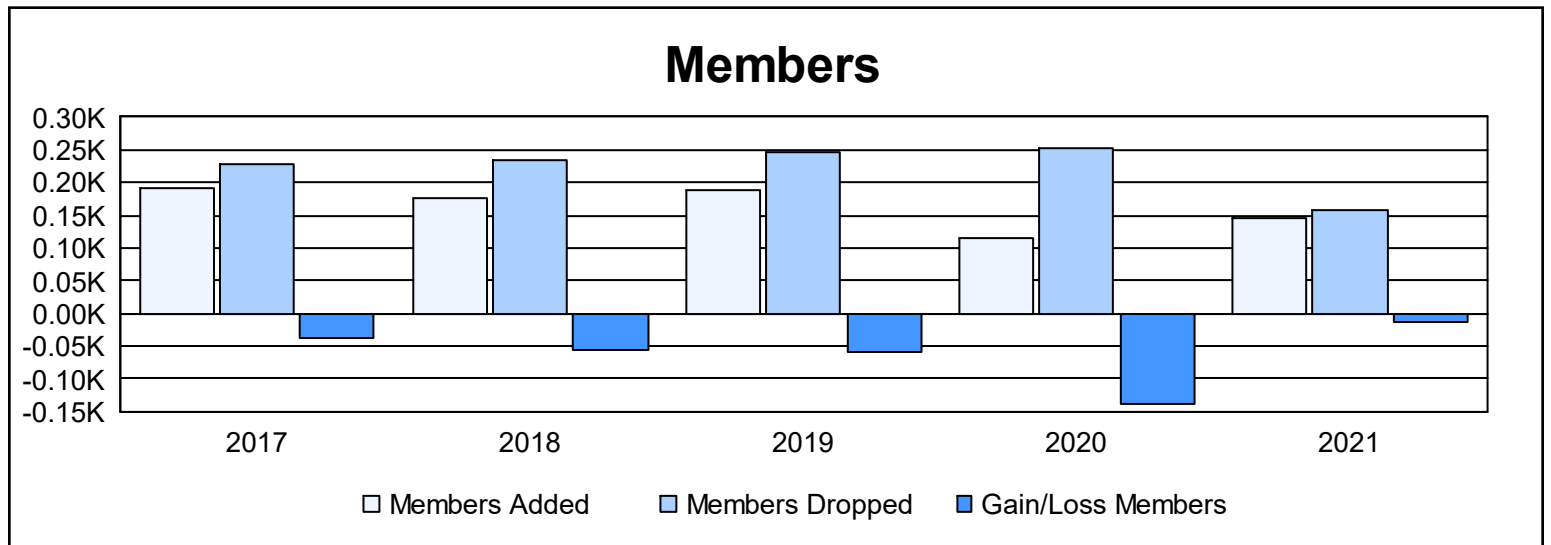

Year	New Clubs	Dropped Clubs	Gain/ Loss Clubs	New Members	Charter Members	Reinstate Members	Transfer Members	Total Member Added	Total Members Dropped	Gain/ Loss Members
2016-2017	1	1	0	153	21	8	9	191	229	-38
2017-2018	0	0	0	159	1	16	1	177	233	-56
2018-2019	0	3	-3	142	6	19	20	187	245	-58
2019-2020	0	4	-4	81	4	17	14	116	253	-137
2020-2021	1	4	-3	70	28	35	12	145	157	-12
<b>Average</b>	<b>0</b>	<b>2</b>	<b>-2</b>	<b>121</b>	<b>12</b>	<b>19</b>	<b>11</b>	<b>163</b>	<b>223</b>	<b>-60</b>

### Membership Composition June 2021 Cumulative