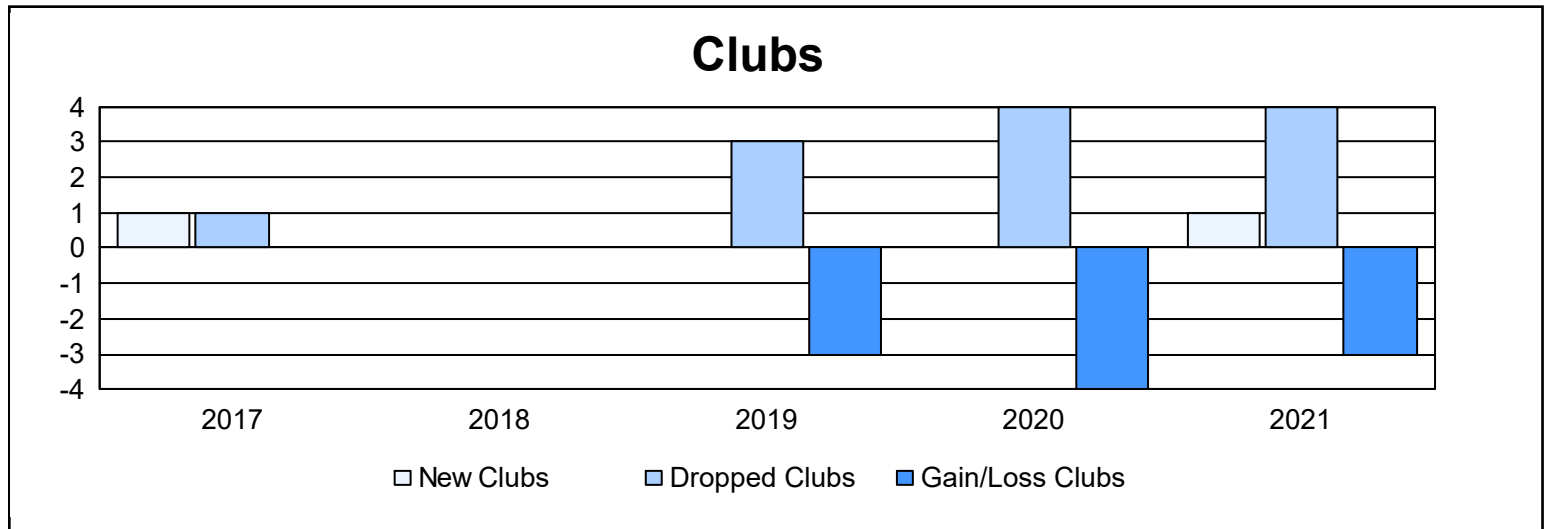

Year	New Clubs	Dropped Clubs	Gain/ Loss Clubs	New Members	Charter Members	Reinstate Members	Transfer Members	Total Member Added	Total Members Dropped	Gain/ Loss Members
2016-2017	1	1	0	153	21	8	9	191	229	-38
2017-2018	0	0	0	159	1	16	1	177	233	-56
2018-2019	0	3	-3	142	6	19	20	187	245	-58
2019-2020	0	4	-4	81	4	17	14	116	253	-137
2020-2021	1	4	-3	70	28	35	12	145	157	-12
<b>Average</b>	<b>0</b>	<b>2</b>	<b>-2</b>	<b>121</b>	<b>12</b>	<b>19</b>	<b>11</b>	<b>163</b>	<b>223</b>	<b>-60</b>

### Membership Composition June 2021 Cumulative